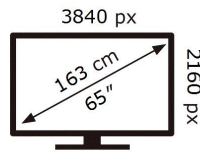

ENERGY

SAMSUNG

QE65Q70AAT

101 kWh/1000h

ABCDEF **G**

202 kWh/1000h

2019/2013