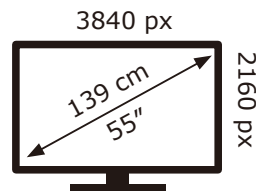

76 kWh/1000h

ABCDEF**G**
HDR
128 kWh/1000h