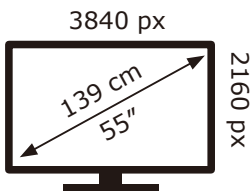

ENERG

PHILIPS

55PUS7657/12

76 kWh/1000h

ABCDEF**G**
HDR
128 kWh/1000h

2019/2013

ENERG

PHILIPS