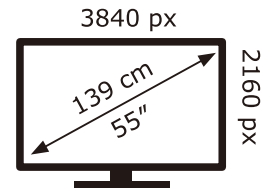

PHILIPS

55PUS8007/12

**77** kWh/1000h

2019/2013

PHILIPS

55PUS8007/12

**77** kWh/1000h

2019/2013