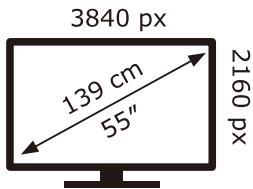

PHILIPS

55PUS8007/12

**77** kWh/1000h

2019/2013

PHILIPS

55PUS8007/12

**77** kWh/1000h

2019/2013