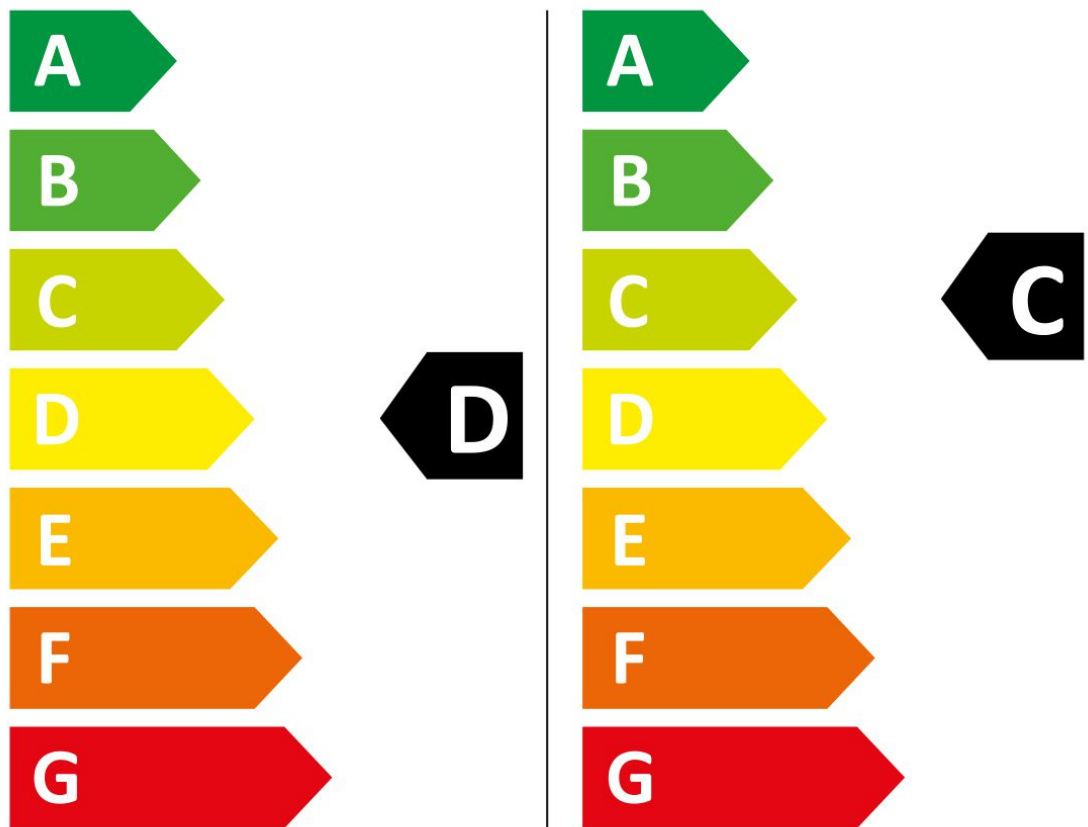

# ENERG

WHIRLPOOL

FWDG 861483 WBV EE N

307 kWh/100

63 kWh/100

6,0 kg

8,0 kg

65 L