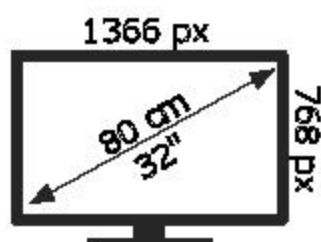

ENERGY

FINLUX

32-FAWE-9060

32 kWh/1000h

ABCDEF**G**

32 kWh/1000h

50551045

2019/2013