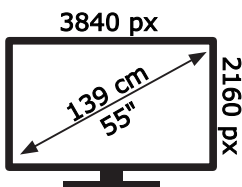

ENERGY

FINLUX

55-FAE-9060

82 kWh/1000h

ABCDEF **G**

82 kWh/1000h

2019/2013

50550049